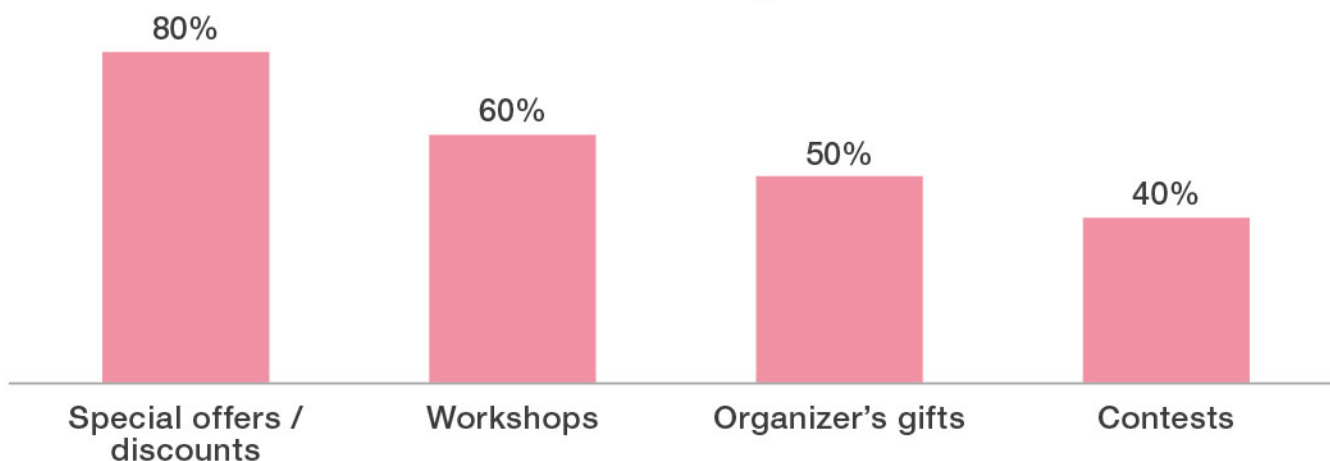

# 2018 MOM & BABY EXPO VISITOR PROFILE

**Gender**

**Age**

**Age of child**

**Spending (HK\$)**

**Length of stay (hour)**

**Average monthly spending on baby**

**Attracted by**