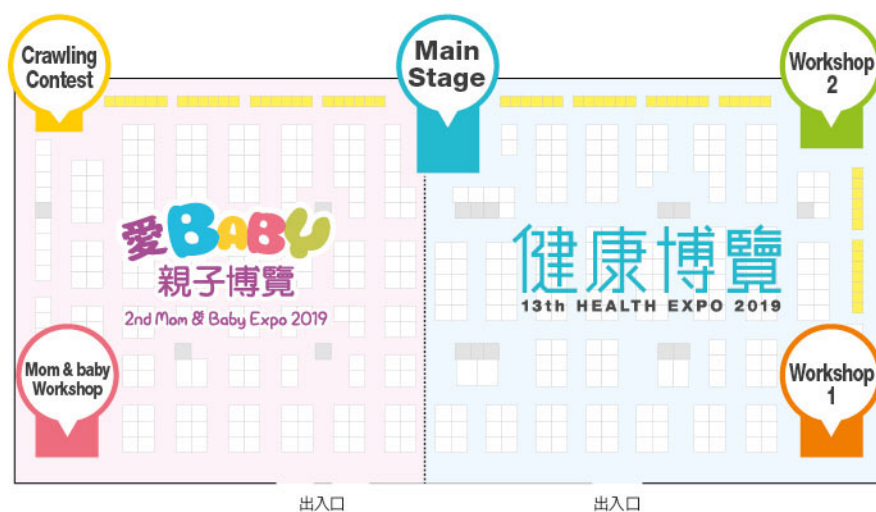

Range of Exhibits

- Maternity Food / Products
- Baby / Kid Food & Drink
- Baby Care & Products
- Baby Toys & Activities
- Baby / Kid Wears
- Baby / Kid Health Products & Services
- Early Childhood Education / Interest Classes
- Others