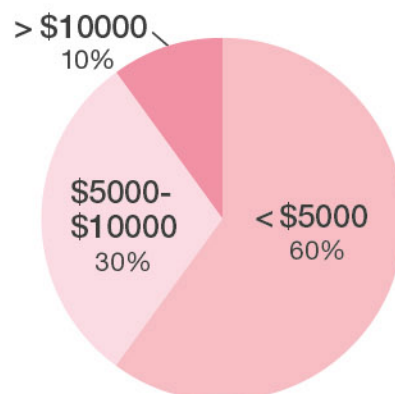

# 2018 MOM & BABY EXPO VISITOR PROFILE

**Gender**

**Age**

**Age of child**

**Spending (HK\$)**

**Length of stay (hour)**

**Average monthly spending on baby**

**Attracted by**