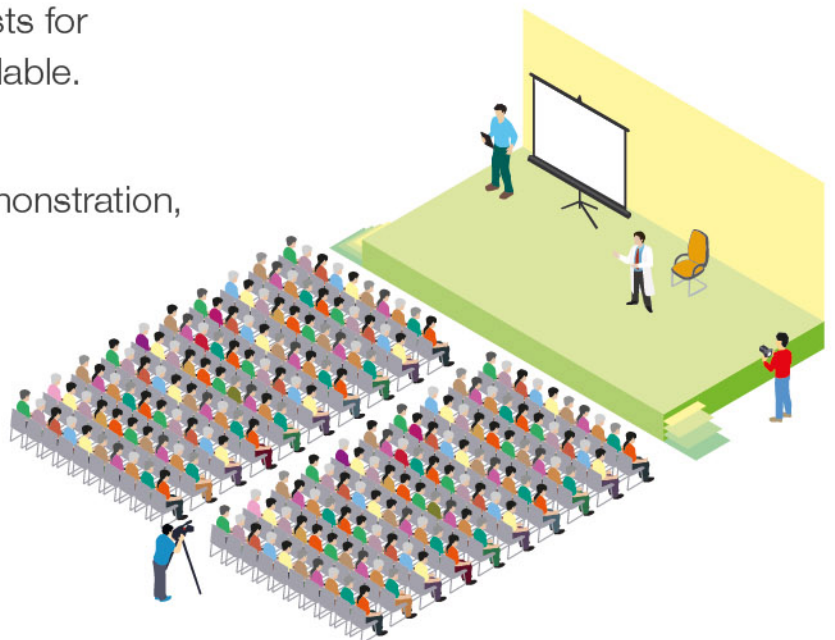

## Workshop:

8 to 10 sessions per day, each lasts for 30 minutes. Around 80 seats available.

Workshop is suitable for holding product/service presentation, demonstration, interactive activities etc.