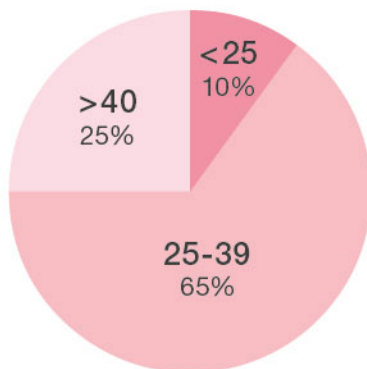

# 2018 MOM & BABY EXPO VISITOR PROFILE

**Gender**

**Age**

**Age of child**

**Spending (HK\$)**

**Length of stay (hour)**

**Average monthly spending on baby**

**Attracted by**