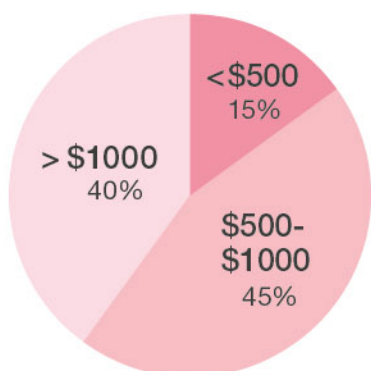

# 2018 MOM & BABY EXPO VISITOR PROFILE

**Gender**

**Age**

**Age of child**

**Spending (HK\$)**

**Length of stay (hour)**

**Average monthly spending on baby**

**Attracted by**