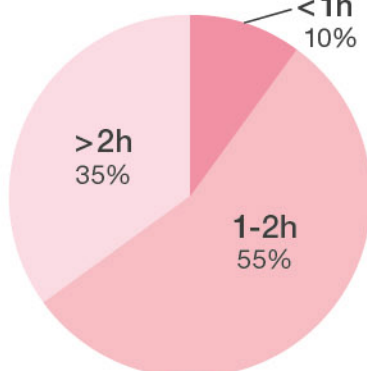

# 2018 MOM & BABY EXPO VISITOR PROFILE

**Gender**

**Age**

**Age of child**

**Spending (HK\$)**

**Length of stay (hour)**

**Average monthly spending on baby**

**Attracted by**