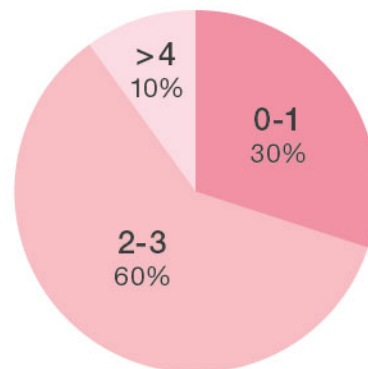

# 2018 MOM & BABY EXPO VISITOR PROFILE

**Gender**

**Age**

**Age of child**

**Spending (HK\$)**

**Length of stay (hour)**

**Average monthly spending on baby**

**Attracted by**